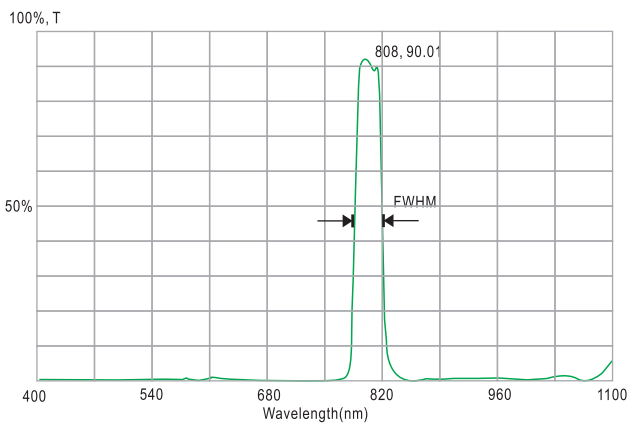

Narrowband Interference Filters

Narrow band pass interference filters only allow a desired narrow range of wavelength passed through, while simultaneously blocking both longer and shorter wavelengths.

FWHM means Full width at half-maximum

General Specifications

Material	Bk7
Dimension tolerance	$\pm 0.1\text{mm}$
Parallelism	3 arcmin
Flatness	$\lambda/4 @ 633\text{nm}$
Surface quality	60-40 S/D

Transmission example:

Angle of incidence:	0°
Transmission _(avg) :	$T > 85\%$
FWHM:	10nm
Blocking:	$T < 1\%$