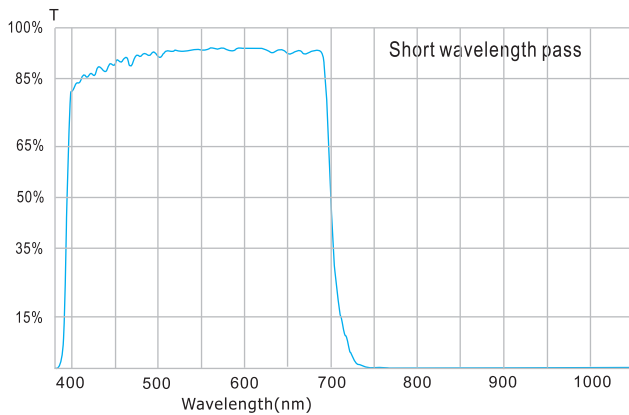

Bandpass Filters

Band pass filter plate are divided into short-pass and long-pass filters according to whether they transmit below or above the transition wavelength. The transition wavelength or cut-on/off wavelength is the wavelength at which the transmission is 50% of its peak value.

General Specifications

Material	Float Glass, or Bk7
Dimension tolerance	$\pm 0.1\text{mm}$
Parallelism	3 arcmin
Flatness	$\lambda/2$ @633nm
Surface quality	80-50 S/D