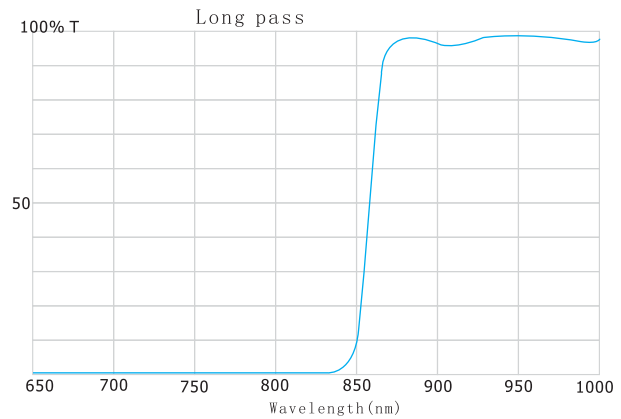

Bandpass Filters

Band pass filter plate are divided into short-pass and long-pass filters according to whether they transmit below or above the transition wavelength. The transition wavelength or cut-on/off wavelength is the wavelength at which the transmission is 50% of its peak value.

General Specifications

Material	Float Glass, or Bk7
Dimension tolerance	$\pm 0.1\text{mm}$
Parallelism	3 arcmin
Flatness	$\lambda/2$ @633nm
Surface quality	80-50 S/D